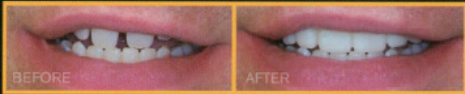

“Closes” spaces between teeth