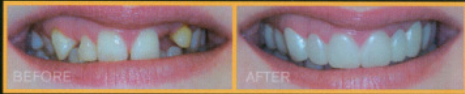

Real cases... real results.

Covers uneven or crooked teeth